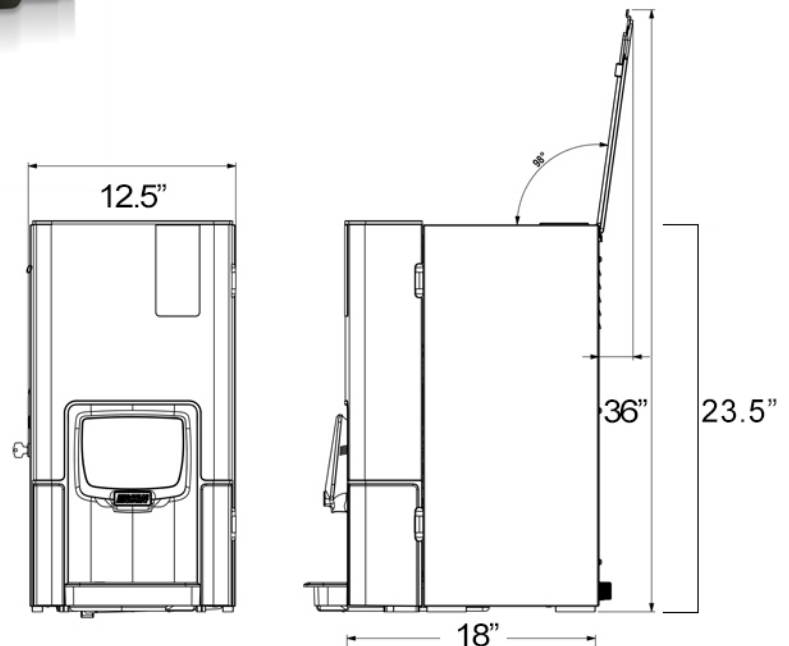

Sego is a fully automatic espresso machine with three canisters. One for coffee beans and two for instant ingredients such as topping (powdered milk) and cocoa.

Using these instant ingredients and our locally roasted coffee beans, you can serve various drinks like Coffee crema, Café au lait, Cappuccino, Espresso, Espreschoc, Americano, Latte macchiato, Moccachino, & Hot chocolate.

Naturally, you can offer hot water too.

Snow Canyon Coffee, Silver Bean Coffee, Starbucks & Peets Coffee available.

Monthly Rental + Product
Bi - Weekly Service included